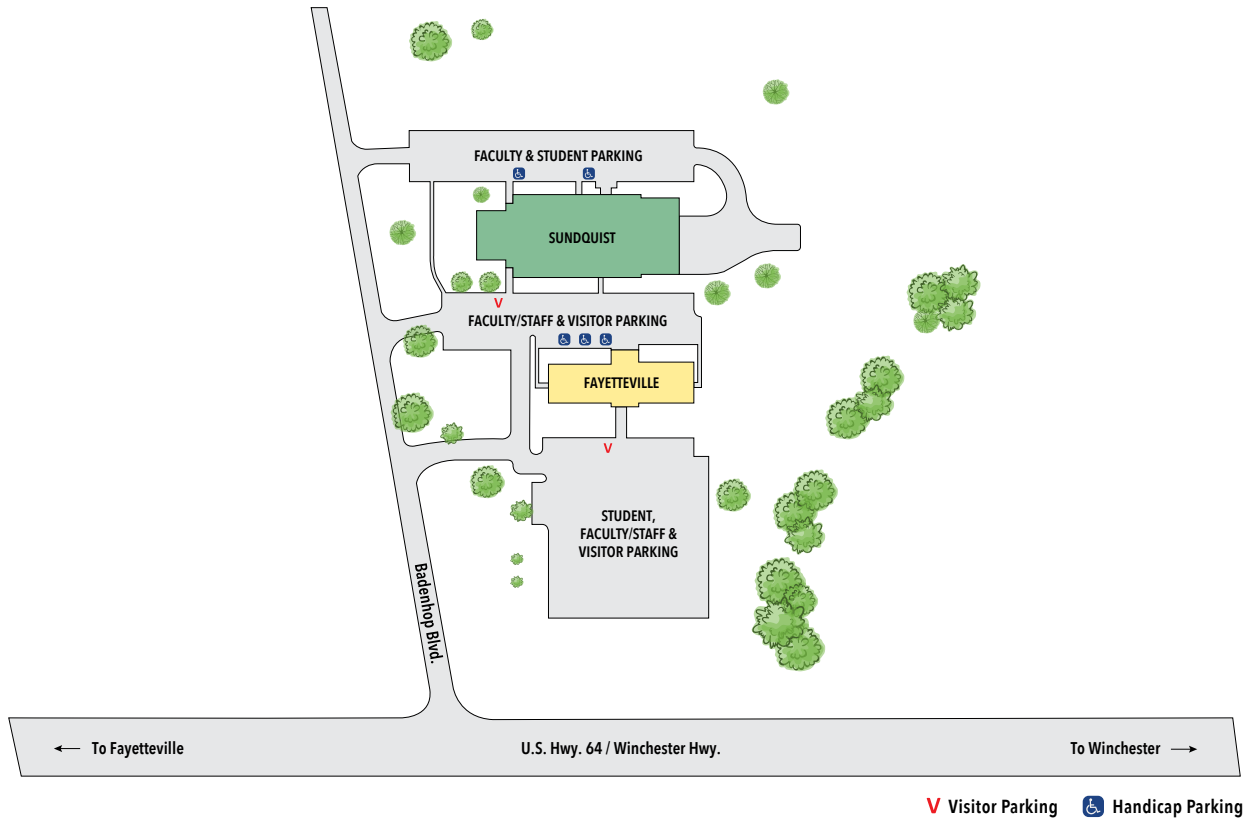

FAYETTEVILLE CAMPUS

KEY INFORMATION

● Sundquist Building

One Stop Shop
Mechatronics
Classrooms

● Fayetteville Building

Classrooms

MOTLOW STATE

FAYETTEVILLE CAMPUS

Serving Lincoln County and North Alabama

Street & Mailing Address: 1802 Winchester Highway, Fayetteville, TN 37334

931.438.0028 ext. 3001 | 1.800.654.4877 | www.mscc.edu