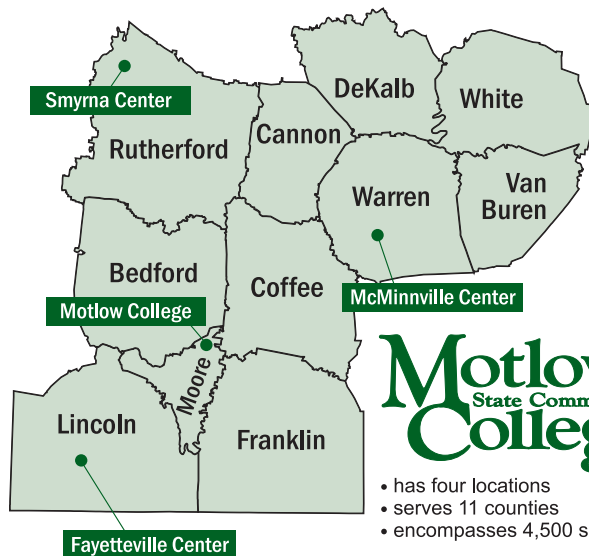

Moore County Campus Map

- | | | |
|---|----------------------------------|---|
| 1. Marcum Technology Center / Glass Leadership Center | 5. Simon Hall | 9. Facilities/Receiving |
| 2. Clayton-Glass Library | 6. Ingram Administration | 10. Driver Baseball Complex |
| 3. Forrester Student Center / Tipps Bookstore | 7. Eoff Hall / Powers Auditorium | 11. Baseball Field |
| 4. Crouch Center | 8. Nisbett Center | 12. Baptist Collegiate Ministries (BCM) |

Moore County Campus
 6015 Ledford Mill Road
 Tullahoma, TN 37388
 P.O. Box 8500
 Lynchburg, TN 37352-8500
 931-393-1500

Fayetteville Center
 1802 Winchester Hwy.
 P.O. Box 618
 Fayetteville, TN 37334
 931-438-0028

Motlow State Community College

- has four locations
- serves 11 counties
- encompasses 4,500 sq miles

McMinnville Center
 225 Cadillac Lane
 McMinnville, TN 37110
 931-668-7010

Smyrna Teaching Site
 5002 Motlow College Blvd.
 Smyrna, TN 37167
 615-220-7800