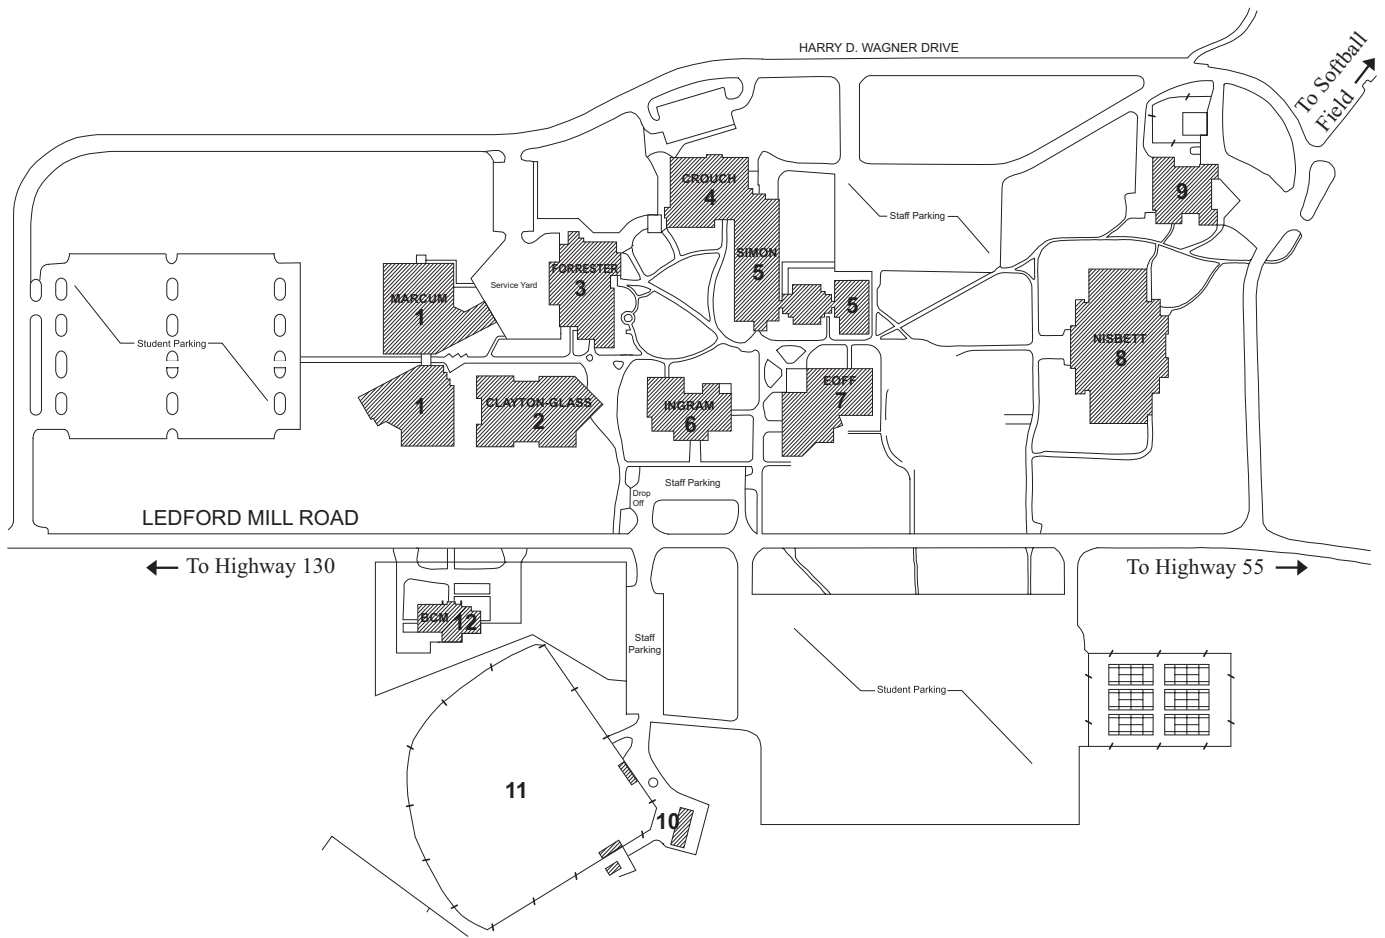

Moore County Campus Map

- | | | |
|---|----------------------------------|---|
| 1. Marcum Technology Center / Glass Leadership Center | 5. Simon Hall | 9. Facilities/Receiving |
| 2. Clayton-Glass Library | 6. Ingram Administration | 10. Driver Baseball Complex |
| 3. Forrester Student Center / Tipps Bookstore | 7. Eoff Hall / Powers Auditorium | 11. Baseball Field |
| 4. Crouch Center | 8. Nisbett Center | 12. Baptist Collegiate Ministries (BCM) |

Motlow State Community College

- has four locations
- serves 11 counties
- encompasses 4,500 sq miles

McMinnville Center
 225 Cadillac Lane
 McMinnville, TN 37110
 931-668-7010

Smyrna Teaching Site
 5002 Motlow College Blvd.
 Smyrna, TN 37167
 615-220-7800