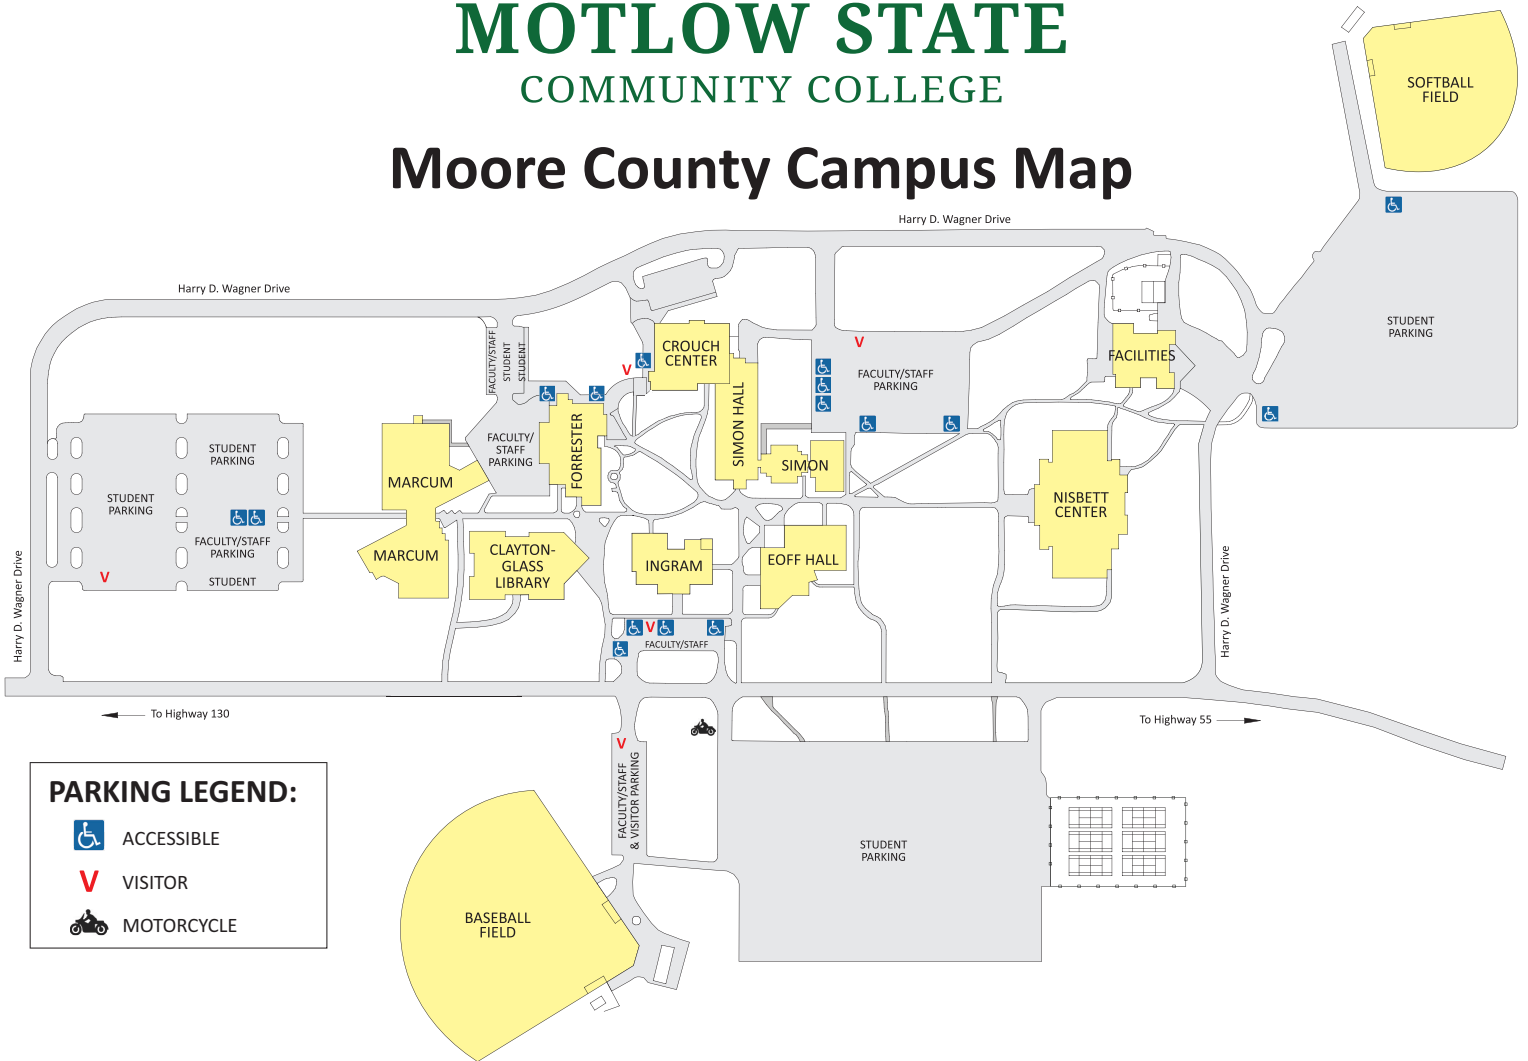

MOTLOW STATE COMMUNITY COLLEGE

Moore County Campus Map

PARKING LEGEND:

- ACCESSIBLE
- VISITOR
- MOTORCYCLE

KEY SERVICES WITHIN BUILDINGS

MARCUM TECHNOLOGY CENTER

- MOTLOW COLLEGE FOUNDATION
- IT HELP DESK (2ND FLOOR)
- NURSING (2ND FLOOR)

FORRESTER STUDENT CENTER

- BOOKSTORE
- CAFETERIA
- STUDENT LOUNGE & GAME ROOM

CROUCH CENTER

- ADMISSIONS & RECORDS
- DISABILITY & TESTING SERVICES
- STUDENT SUCCESS CENTER
- FINANCIAL AID (2ND FLOOR)
- STUDENT AFFAIRS (2ND FLOOR)

NISBETT CENTER

- ATHLETICS
- GYMNASIUM

INGRAM ADMINISTRATION

- ADMINISTRATIVE OFFICES
- BUSINESS OFFICE
- HUMAN RESOURCES

EOFF HALL

- ART GALLERY
- POWERS AUDITORIUM

Motlow State Community College
 Moore County Campus
physical address: 6015 Ledford Mill Rd., Tullahoma, TN 37388
mailing address: PO Box 8500, Lynchburg, TN 37352
 931.393.1500 • 800.654.4877
 www.mscc.edu