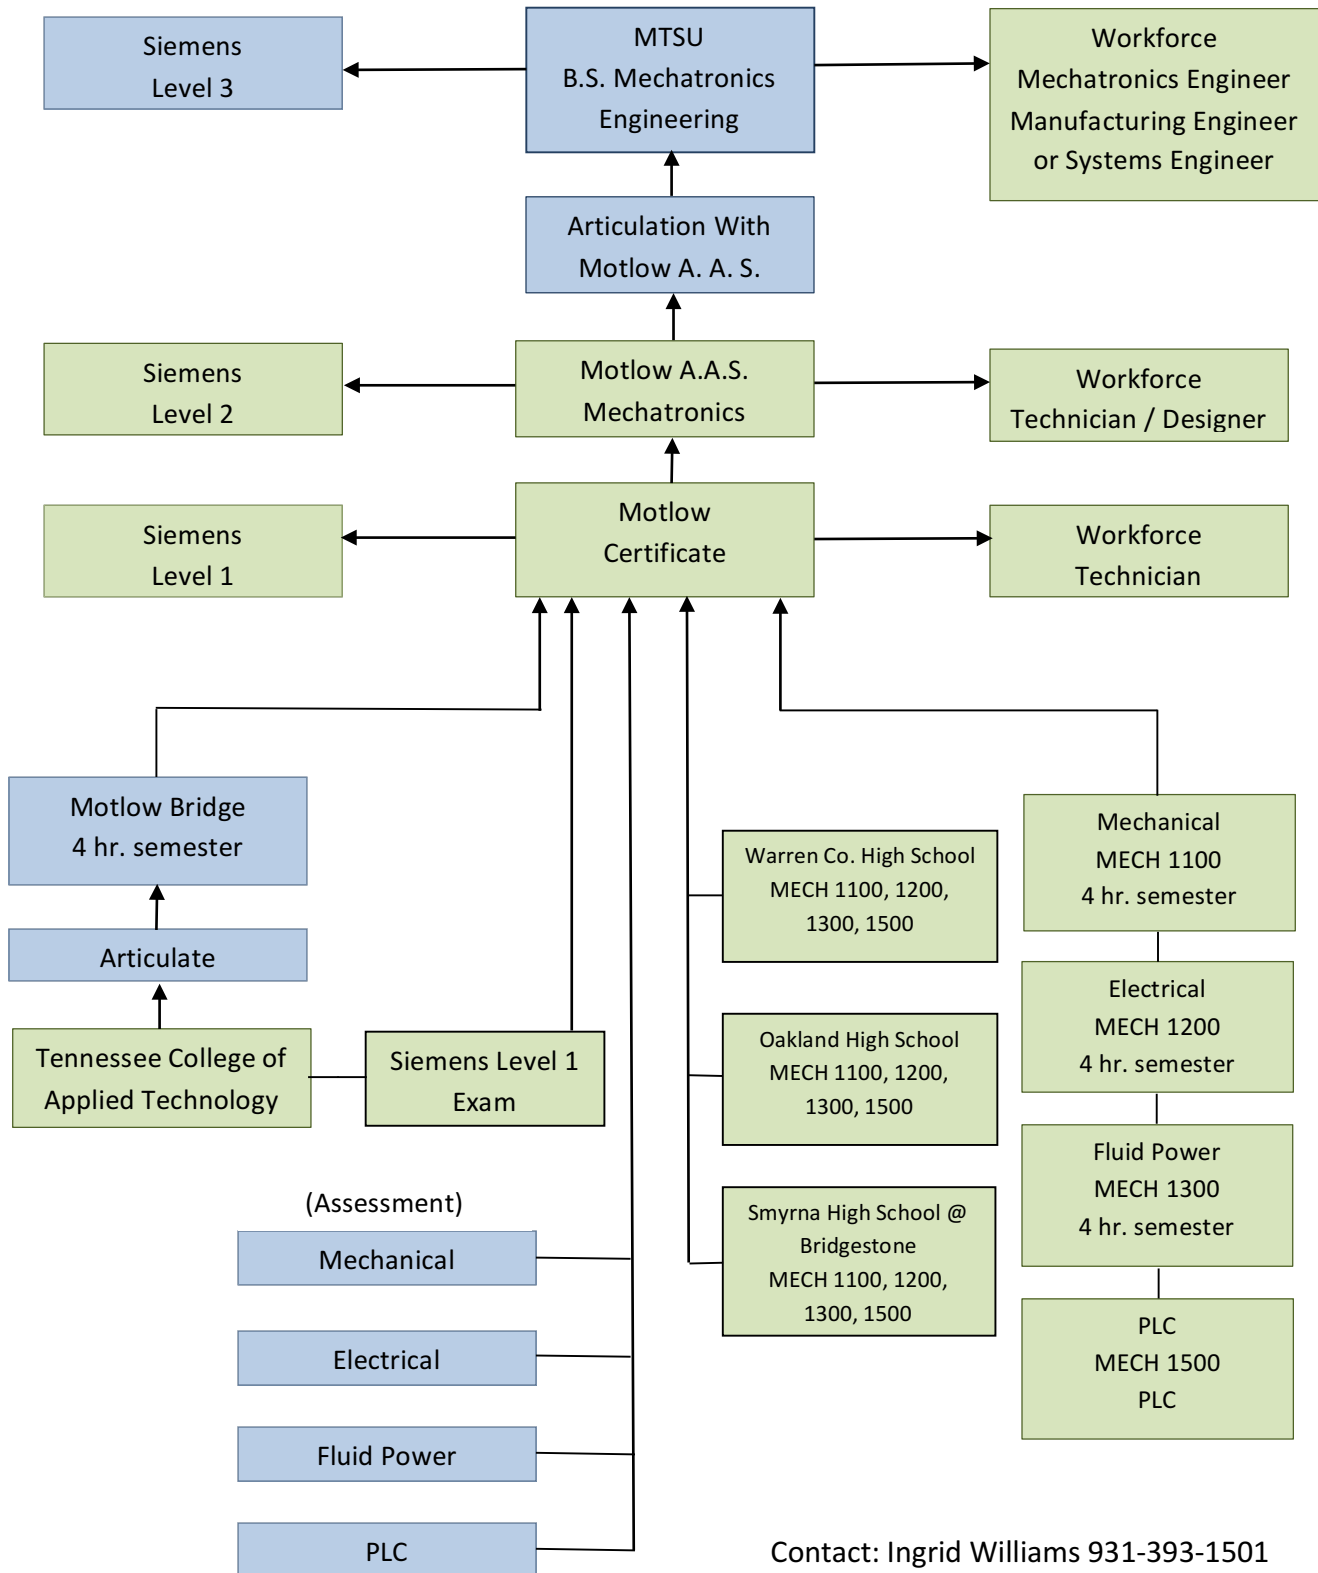

# Mechatronics Career Path

Contact: Ingrid Williams 931-393-1501

[iwilliams@mssc.edu](mailto:iwilliams@mssc.edu)

[www.mssc.edu/mechatronics](http://www.mssc.edu/mechatronics)